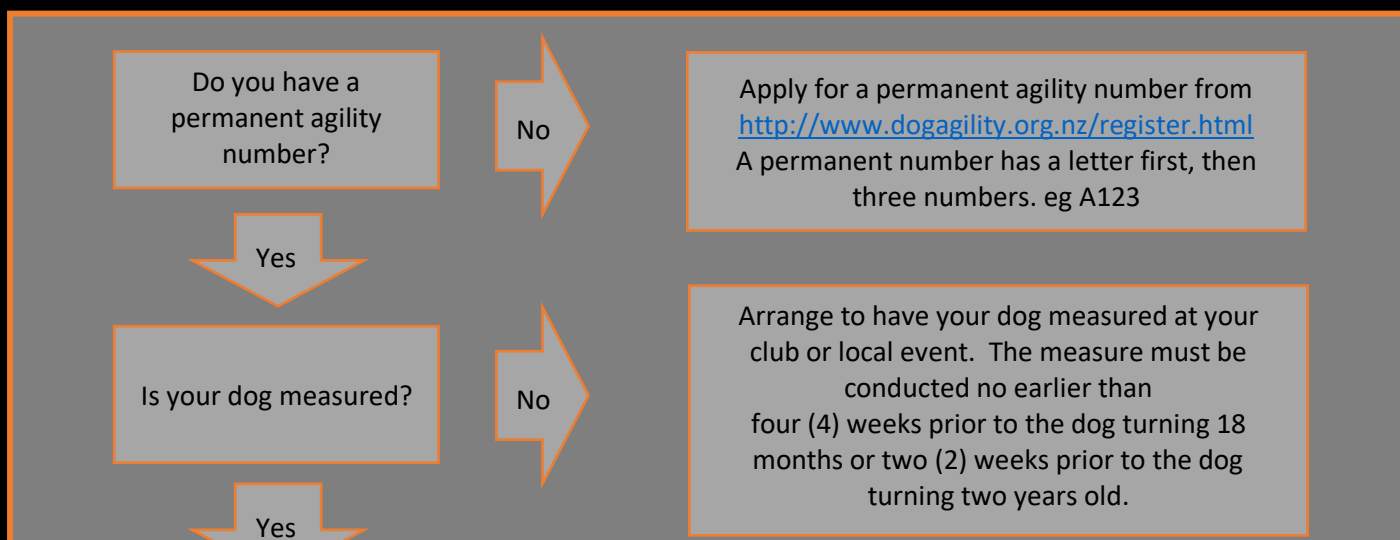

Entering a Championship Agility/Jumpers/Games Event & AD/ADX Events - Start HERE

Entering Ribbon Trials - Start HERE

Congratulations, you can now enter using forms found at http://nzkc.dogsnz.org.nz/pdf/members/Agility_Entry_form.pdf or online at <http://www.showsec.co.nz/> or <http://www.dogagility.org.nz>