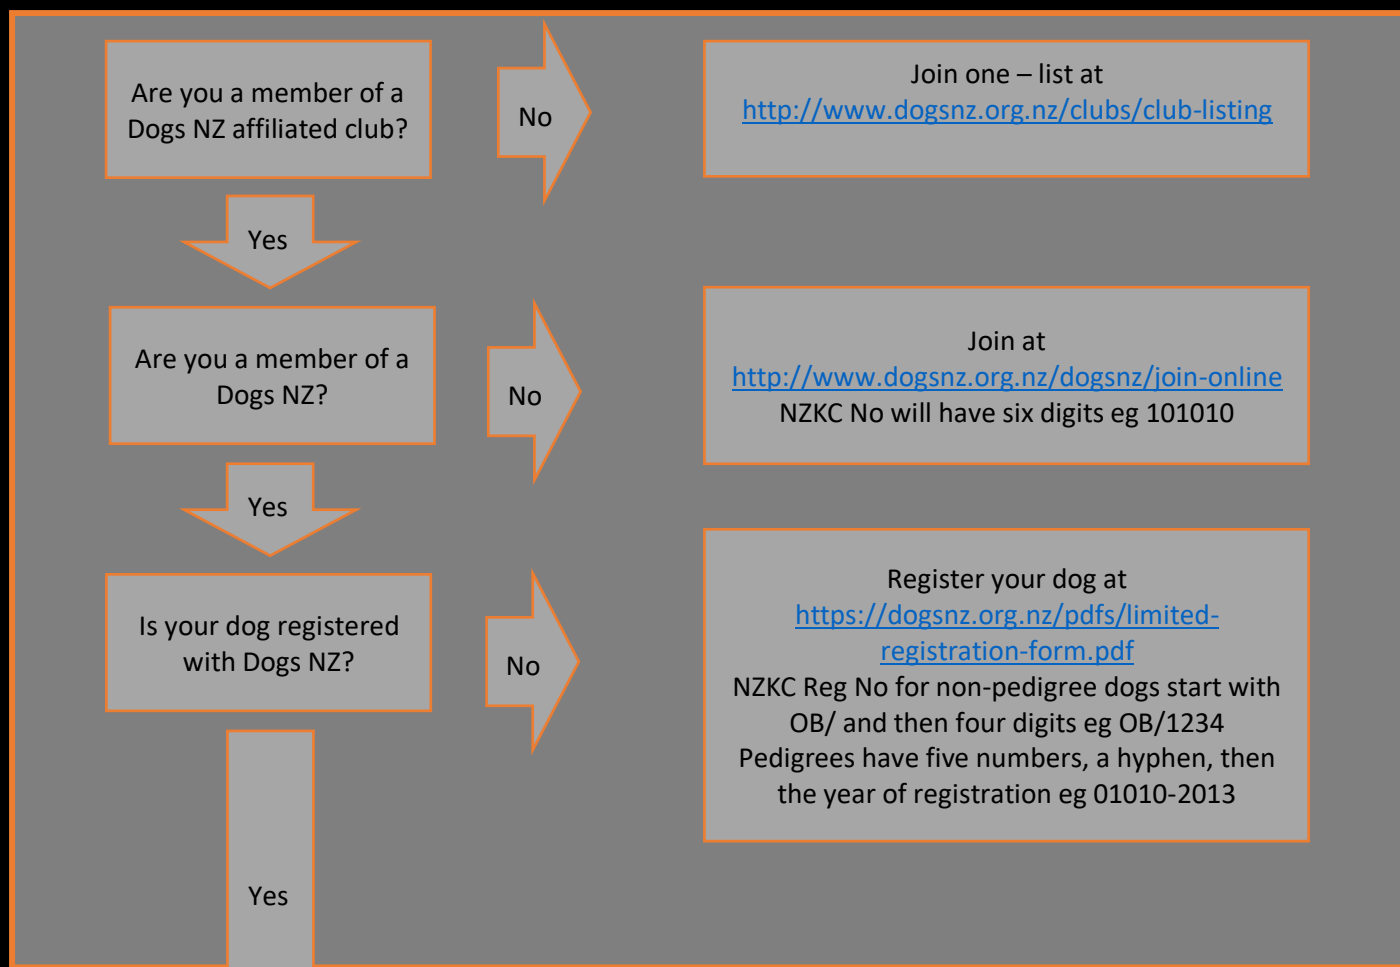

Entering a Championship Agility/Jumpers/Games Event & AD/ADX Events - Start HERE

Entering Ribbon Trials - Start HERE

Congratulations, you can now enter using forms found at http://nzkc.dogsnz.org.nz/pdf/members/Agility_Entry_form.pdf or online at <http://www.showsec.co.nz/> or <http://www.dogagility.org.nz>